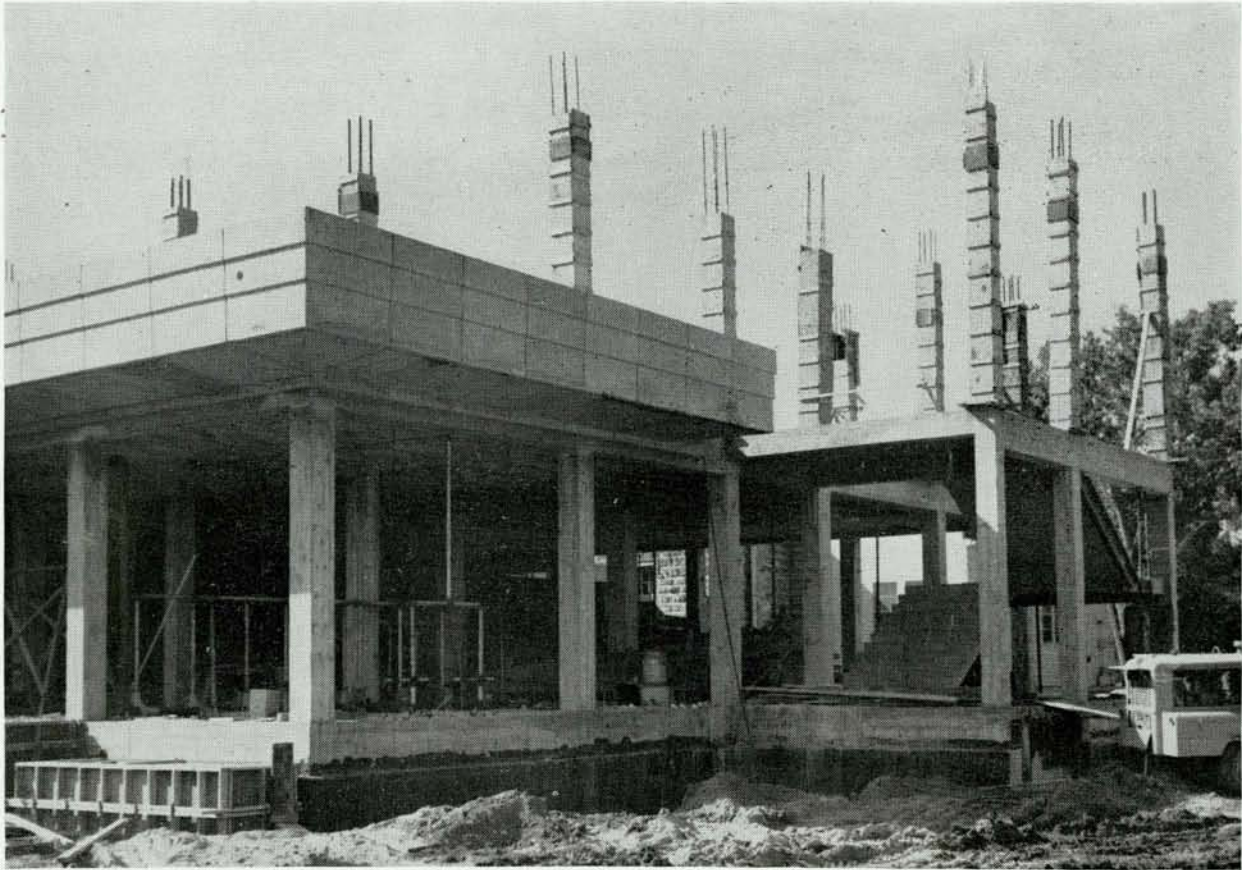

Fort Hays State University

FHSU Scholars Repository

Buildings & Facilities

Campus History Collections

8-5-1957

Update on Memorial Union Construction

Fort Hays Kansas State College

Follow this and additional works at: <https://scholars.fhsu.edu/buildings>

Recommended Citation

Fort Hays Kansas State College, "Update on Memorial Union Construction" (1957). *Buildings & Facilities*. 1054.

<https://scholars.fhsu.edu/buildings/1054>

This Document is brought to you for free and open access by the Campus History Collections at FHSU Scholars Repository. It has been accepted for inclusion in Buildings & Facilities by an authorized administrator of FHSU Scholars Repository.

August 5, 1957

Dear Friend of Fort Hays State,

The picture above shows the state of your Union. You will be happy to know that work is ahead of schedule for the grand opening, September, 1958.

Plans have progressed so well that a director for the Memorial Student Union has been hired—Lilburn Horton. Mr. Horton, an experienced food service director, will take charge of social activities on the campus. His offices this fall will be located on the balcony in the Social Building.

As far as specifics concerning construction are concerned, the first and second floors are 75 per cent completed structurally. The beams around the ball room will soon be in place, when the roof can be started. Total concrete work is 66 per cent complete, and the rough floor of the northeast wing should be in place shortly. Part of the building's air conditioning units are being installed now. Masonry work will be started in the middle of August.